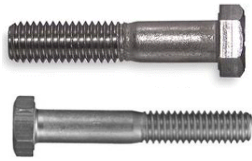

# METRIC FASTENERS

## Cap Screws

10.9 - Zinc Plated  
8.8 - Zinc PLated  
Stainless

## Hex Nuts

CL10 - Zinc Plated  
CL8 - Zinc PLated  
Nylon Locknuts  
Stainless  
Stainless Locknut