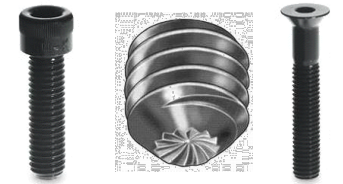

## Cap Screws

10.9 - Zinc Plated  
8.8 - Zinc PLated  
Stainless

## Hex Nuts

CL10 - Zinc Plated  
CL8 - Zinc PLated  
Nylon Locknuts  
Stainless  
Stainless Locknut

## Machine Screws

Pan Slotted (Zinc PI) (S70)  
Pan Phillips (Zinc PI) (S73)  
Flat Slotted (Zinc PI) (S72)

## Socket Head Cap Screws

SHCS  
SHCS Stainless  
Button SHCS  
Flat SHCS